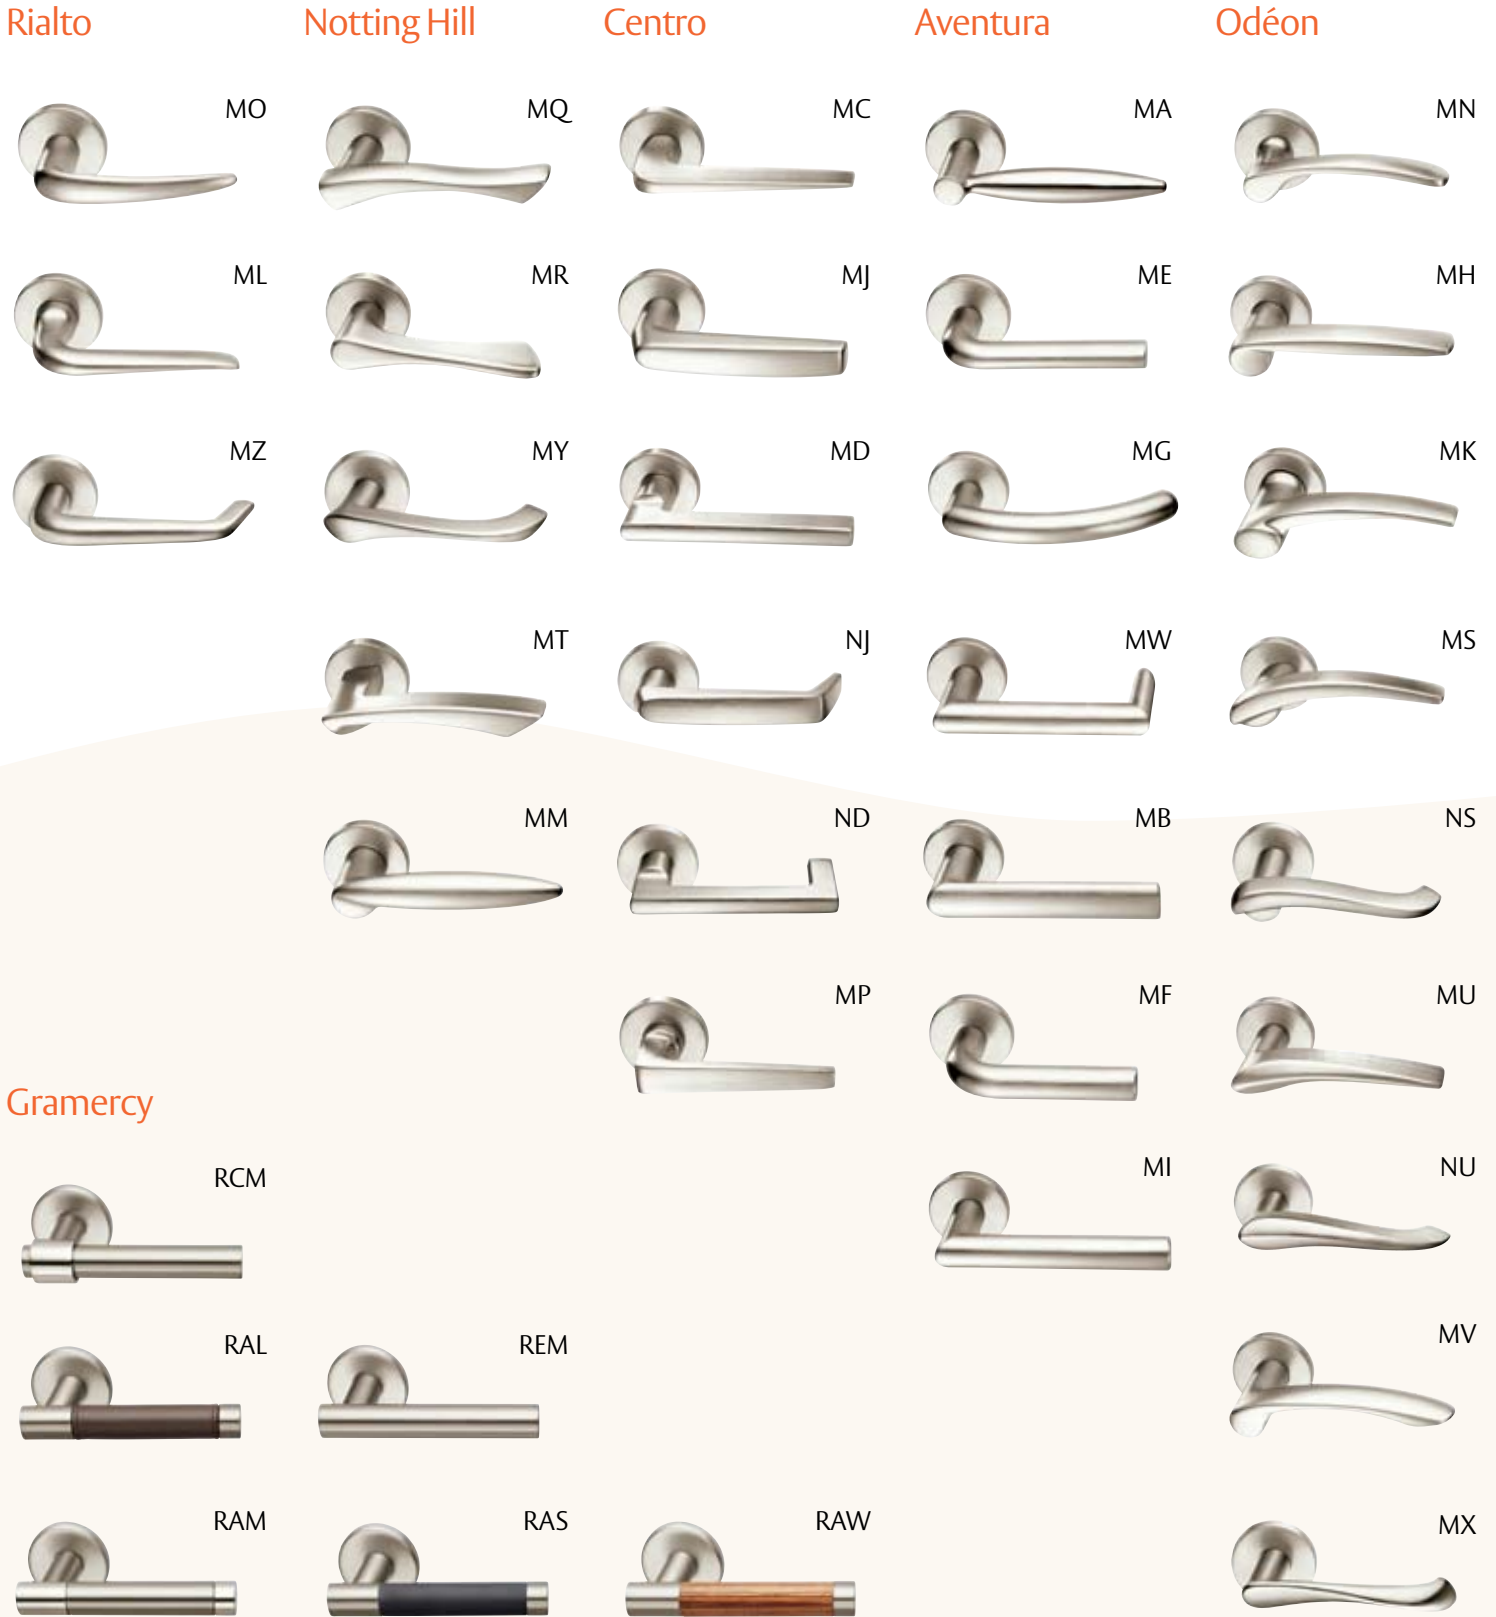

All levers meet ADA guidelines

For additional information, contact your ASSA ABLOY Door Security Solutions sales consultant SARGENT at 800-727-5477 or visit www.studiocollection.com
www.sargentlock.com

Founded in the early 1800s, SARGENT® is a market leader in locksets, cylinders, door closers, exit devices, electro-mechanical products and access control systems for new construction, renovation, and replacement applications. The company's customer base includes commercial construction, institutional, and industrial markets.

Copyright © 2008–2010, Sargent Manufacturing Company, an ASSA ABLOY Group company. All rights reserved.

ASSA ABLOY is the global leader in door opening solutions, dedicated to satisfying end-user needs for security, safety and convenience.

SARGENT
ASSA ABLOY