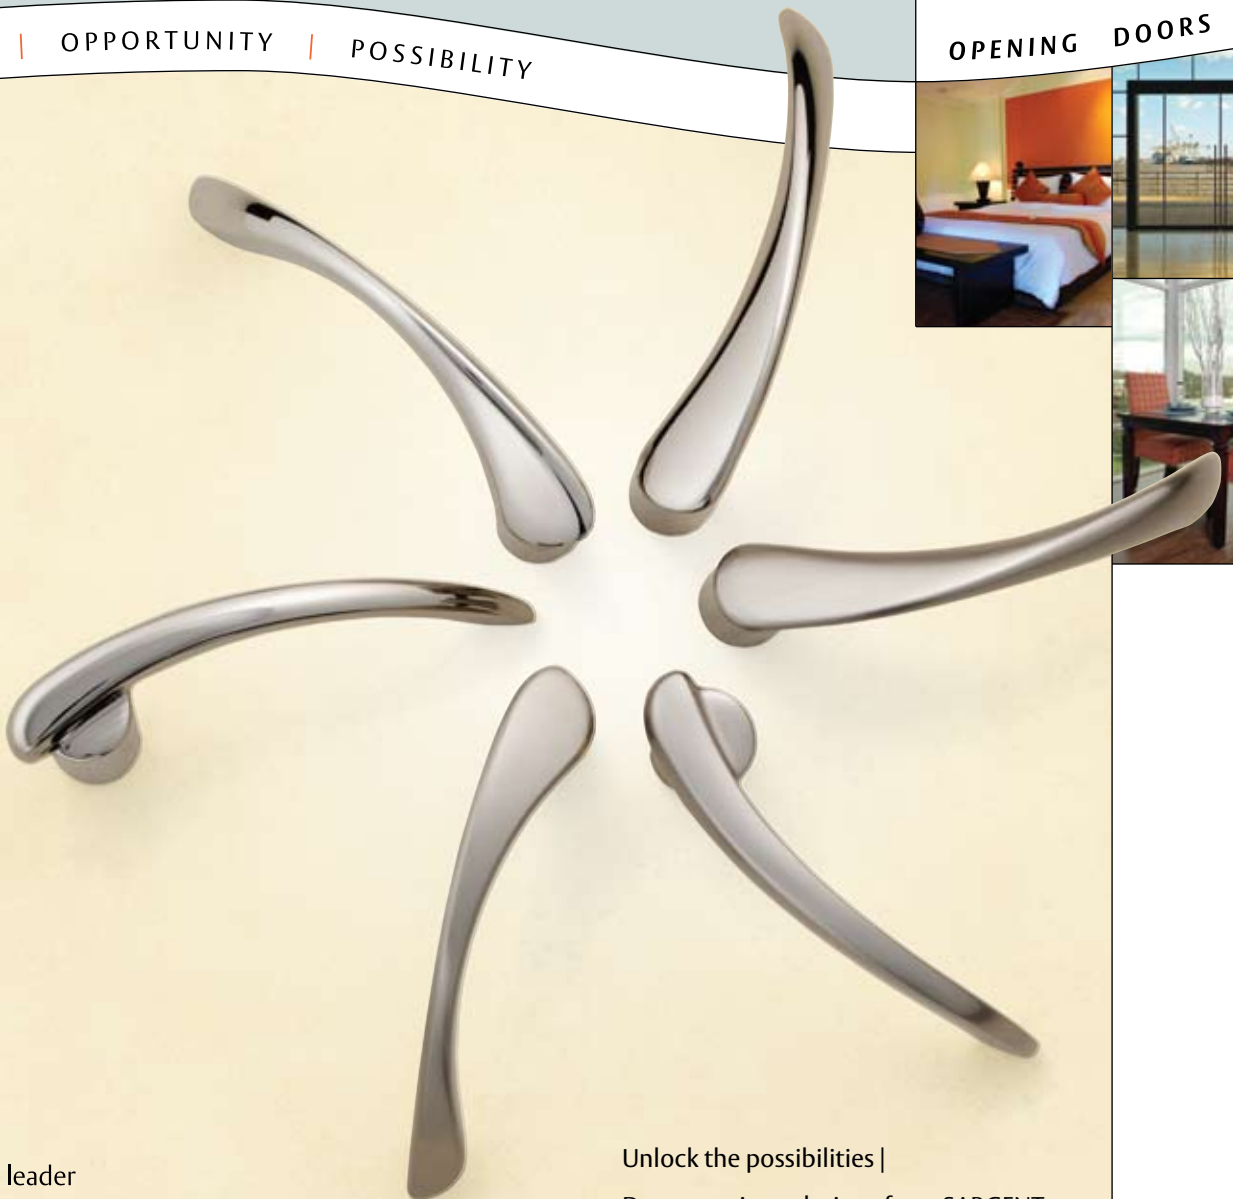

SARGENT

ASSA ABLOY

Studio collection

The Studio Collection from SARGENT features superbly styled door levers available in a broad array of designs and finishes. This collection enables inspired design professionals to incorporate their aesthetic vision into any opening, allowing a consistent appearance regardless of the door's function.

Studio Collection levers are compatible with SARGENT commercial-grade mortise and tubular locks, electromechanical and access control locks, exit devices and master key systems in a variety of applications.

FREEDOM | OPPORTUNITY | POSSIBILITY

OPENING DOORS

ASSA ABLOY, the global leader
in door opening solutions

Unlock the possibilities |
Door opening solutions from SARGENT.